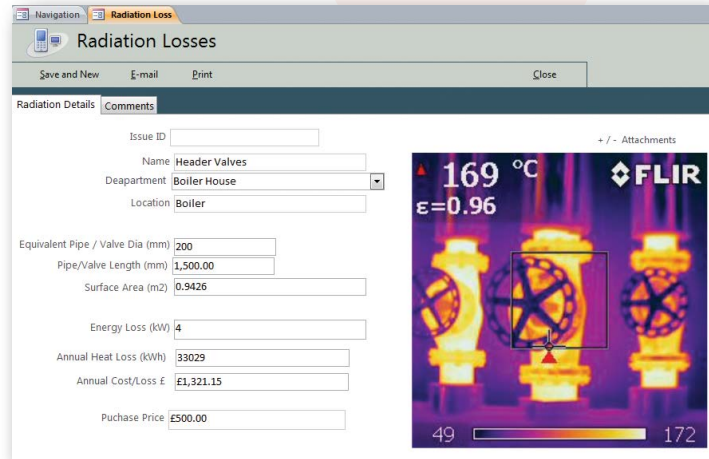

The Audit

Audits are carried out on site and usually take 3-5 days, and they cover the following stages:

- Collection of basic site energy and production data
- Kick off meeting with site team
- Work through steam and boiler systems
- Sign off presentation
- Final report and presentation to team

Apart from energy efficiency, this also covers the operational maintenance aspects required to reach best practice.

Following the survey, we will be able to detail how our eXpert Boiler solution will provide an on-going monitoring and optimisation solution for your facility.

eXpert-Boiler®
steam system management & optimisation

For ongoing boiler monitoring and optimisation after the audit, Cotopaxi can offer a product that meets your requirement

eXpert Boiler offers a holistic life cycle view of reliability and energy consumption in boiler systems, and addresses the need for continued monitoring and optimisation to maintain and increase boiler efficiency.

UK Head Office

Cotopaxi Limited (Suite C)
West Lancashire Investment
Centre
Maple View
White Moss Business Park
Skelmersdale
WN8 9TG UK
+44 (0)1695 555 551

UK Northamptonshire Office

Cotopaxi Limited
2&3 Hillstone Barns
Brook Street
Hargrave
Northants
Northamptonshire
NN9 6BP UK
+44 (0)1933 622 245

German Office

Cotopaxi Limited
Gottfried-Hagen-Str. 62
51103 Cologne
Germany
+49 (0)221 1683 2367

China Office

Cotopaxi Limited
7F Building D
Yeqing Plaza No.9
Wangjing North Road
Chaoyang District
100102, Beijing
CHINA
+86 010 6439 8920

www.cotopaxienergy.com • www.strataonline.co.uk